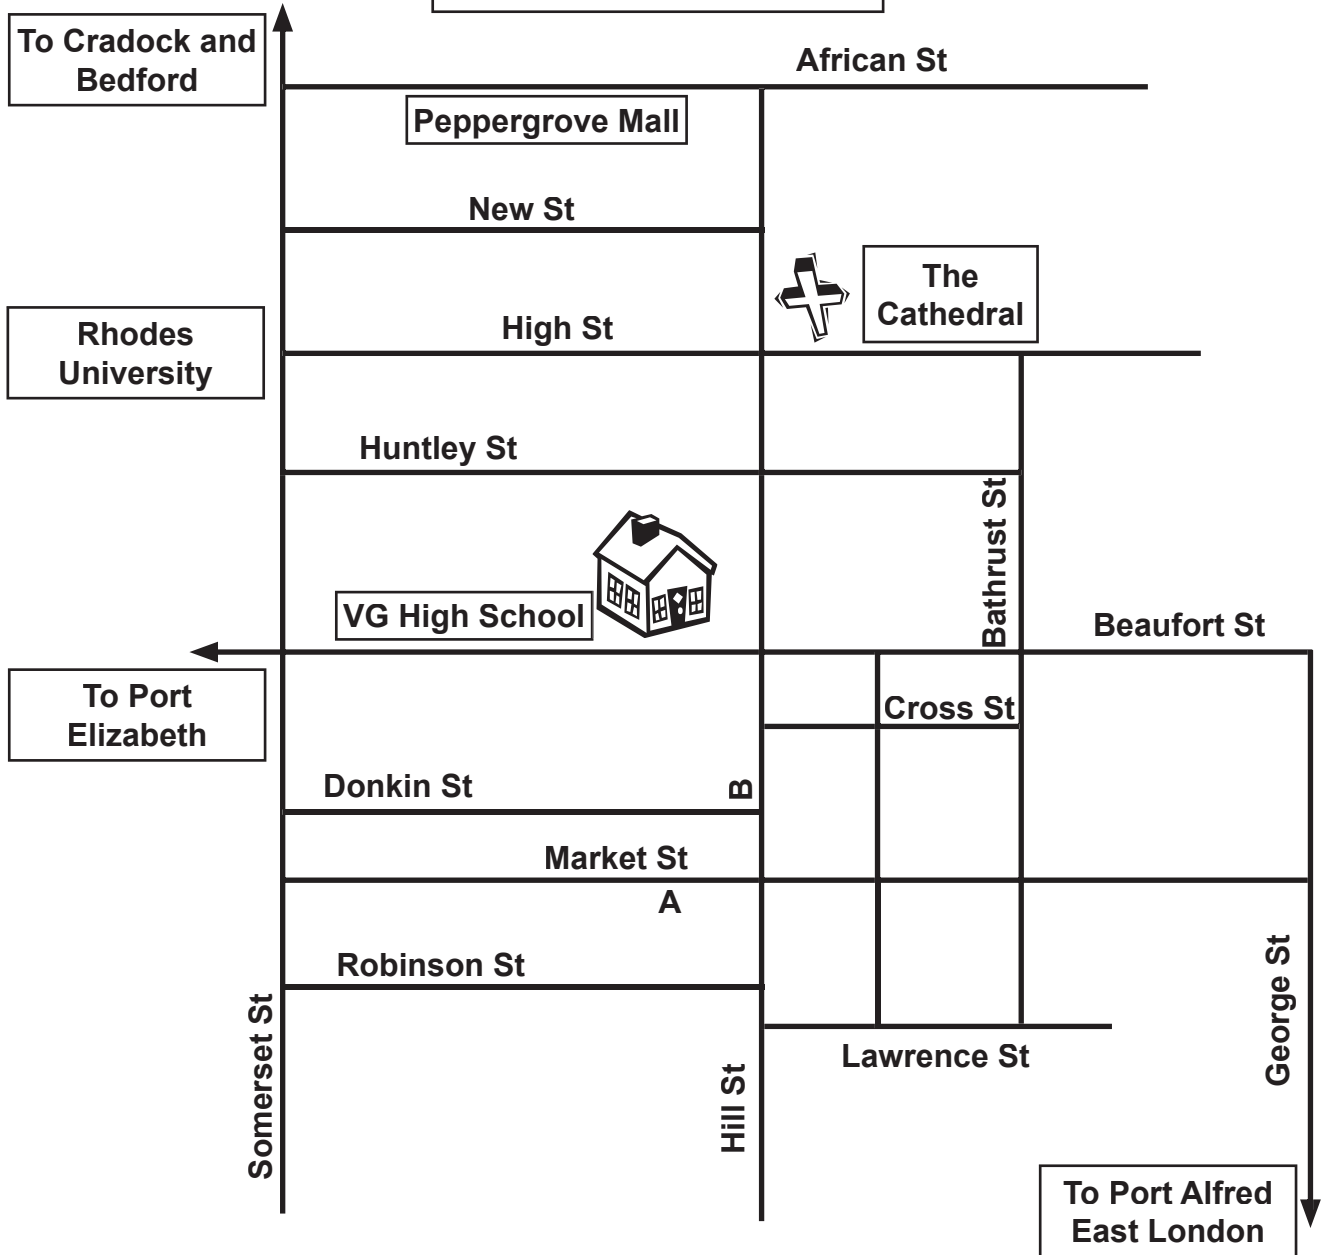

**GRAHAMSTOWN MAP**

**SETTLERS HILL COTTAGES cell: 082 809 3395**

- A Settlers Hill Manor 42 Market St**
- B Jasmine & The Old Shoppe 71 Hill St**

**N.B. We meet all our guests at Jasmine Cottage prior to booking in.**